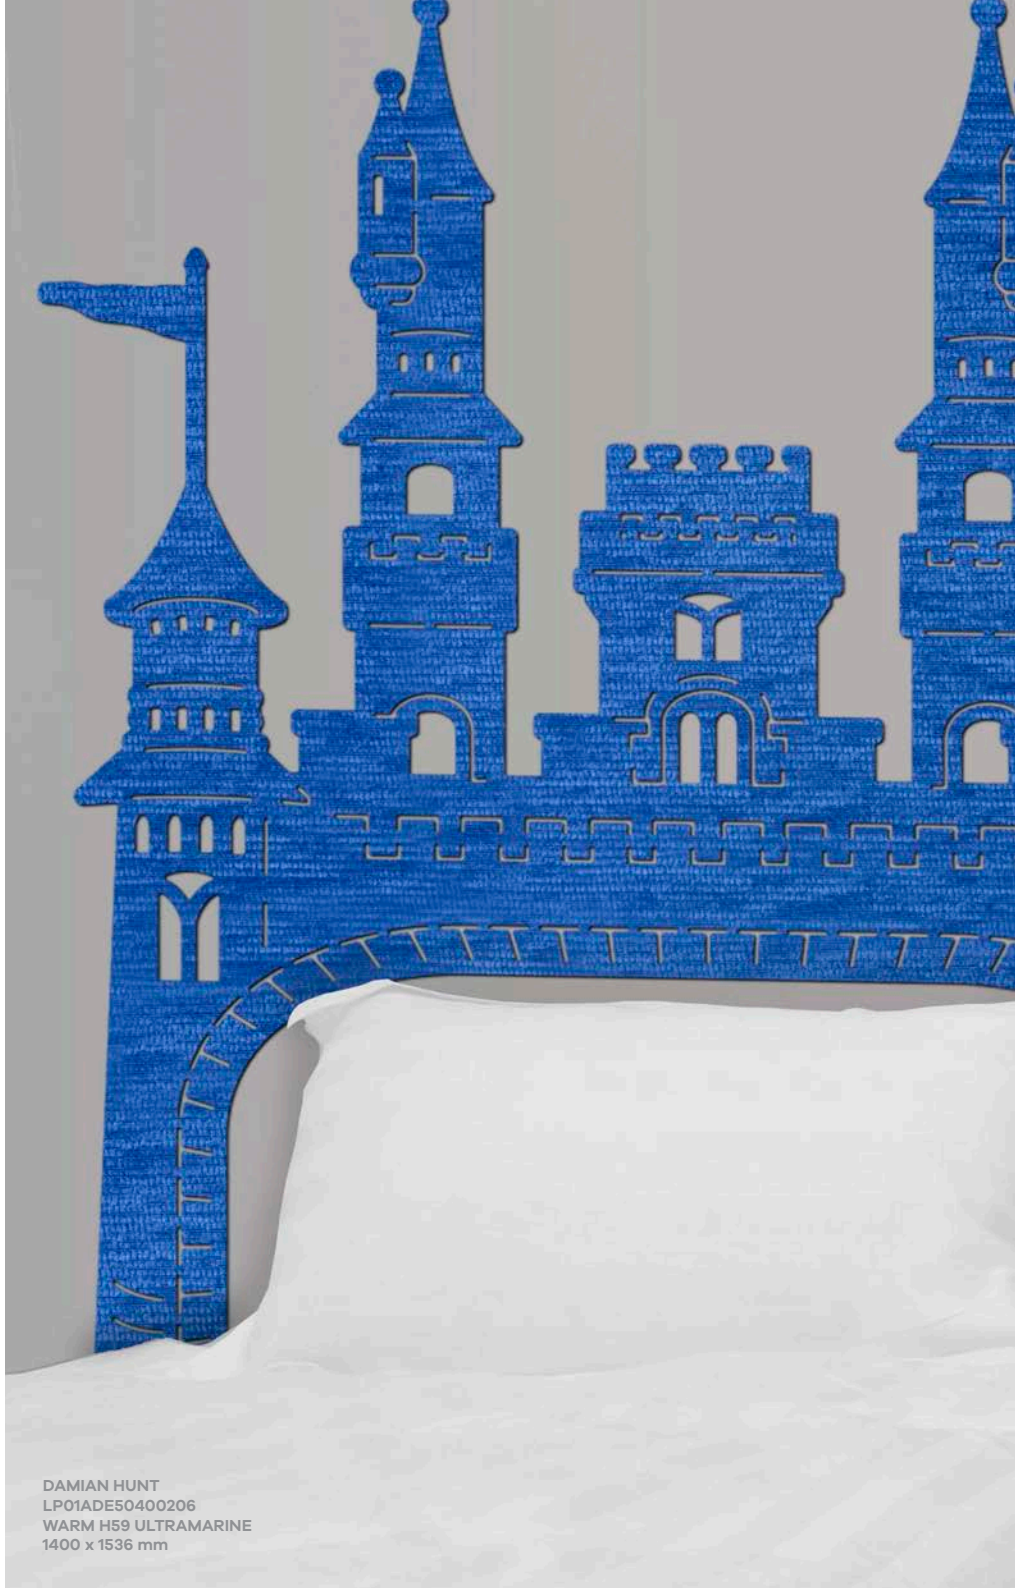

KERMIT HEADBOARD  
LP01ADE60400204  
LUXURY A99 BLACK  
1000 x 750 mm

REX HEADBOARD  
LP01ADE50400205  
LUXURY A51 TURQUOISE  
1000 x 750 mm

62

PRINCESS  
LP01ADE50400207  
LUXURY S34 FUCHSIA  
1400 x 735 mm