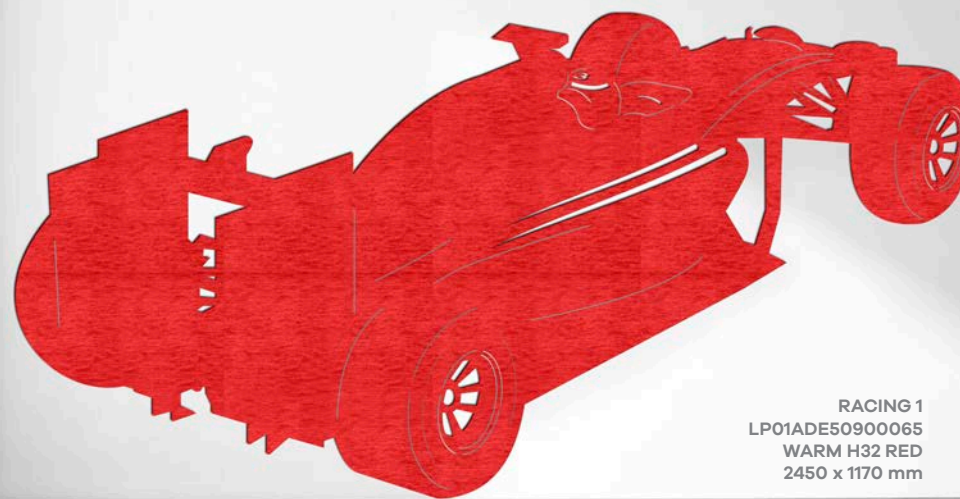

MIRAGE  
LP01ADE50900063  
WARM H66 PISTACHIO  
750 x 372 mm

SPITFIRE  
LP01ADE50900064  
LUXURY S21 WIN  
750 x 245 mm

RACING 1  
LP01ADE50900065  
WARM H32 RED  
2450 x 1170 mm

VOILIER  
LP01ADE50900068  
BASIC L121 SKY  
2475 x 1215 mm